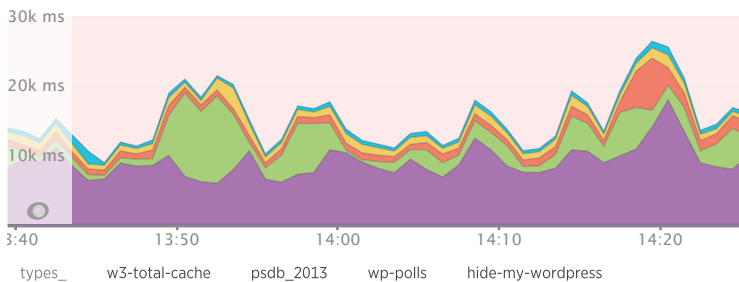

APPS PSDB - www.psd.org.br...

TIME PICKER Last 60 minutes ending now

MONITORING

- Overview
- Service maps
- Transactions

WordPress

Hooks

Plugins and themes

- Databases
- External services

EVENTS

- Error analytics
- Errors
- Alerts
- Deployments

REPORTS

- SLA
- Availability
- Scalability
- Web transactions
- Database
- Background jobs

SETTINGS

- Application
- Availability monitoring
- Environment

ALERTS >

Sort by Most time consuming

types_	545 sec
w3-total-cache	205 sec
psdb_2013	91.9 sec
wp-polls	64.9 sec
hide-my-wordpress	37.6 sec
newsletter	37.1 sec
advcustfieldspro_	31.6 sec
minc-headlines	25.5 sec
advanced-access-manager	10.2 sec
wordpress-seo	9.75 sec
video-thumbnails	9.09 sec
gravityforms	4.38 sec
nextgen-gallery	3,410 ms
simple-auto-featured-image	2,280 ms
wp-smtp	1,140 ms
twitter-widget	810 ms
printfriendly	484 ms
ad-widget	220 ms
wp-maintenance-mode	136 ms
tablepress	83 ms

Top 5 plugins and themes by response time

Add to custom dashboards Add to note Embed

Kiosk mode Permalink